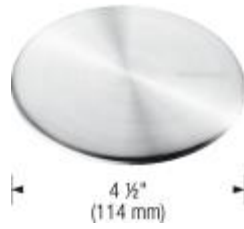

3 1/2" CapFlow strainer cover
Stainless steel (fits all
BLANCO strainers)
Stainless steel
517666

100 Corporation Drive, Brampton, ON L6S 6B5 Tel: 905 494 2400
Toll Free: 1877 425 2626 Fax: 905 494 2425 Toll Free: 1877 825 2626
› www.blancocanada.com/en